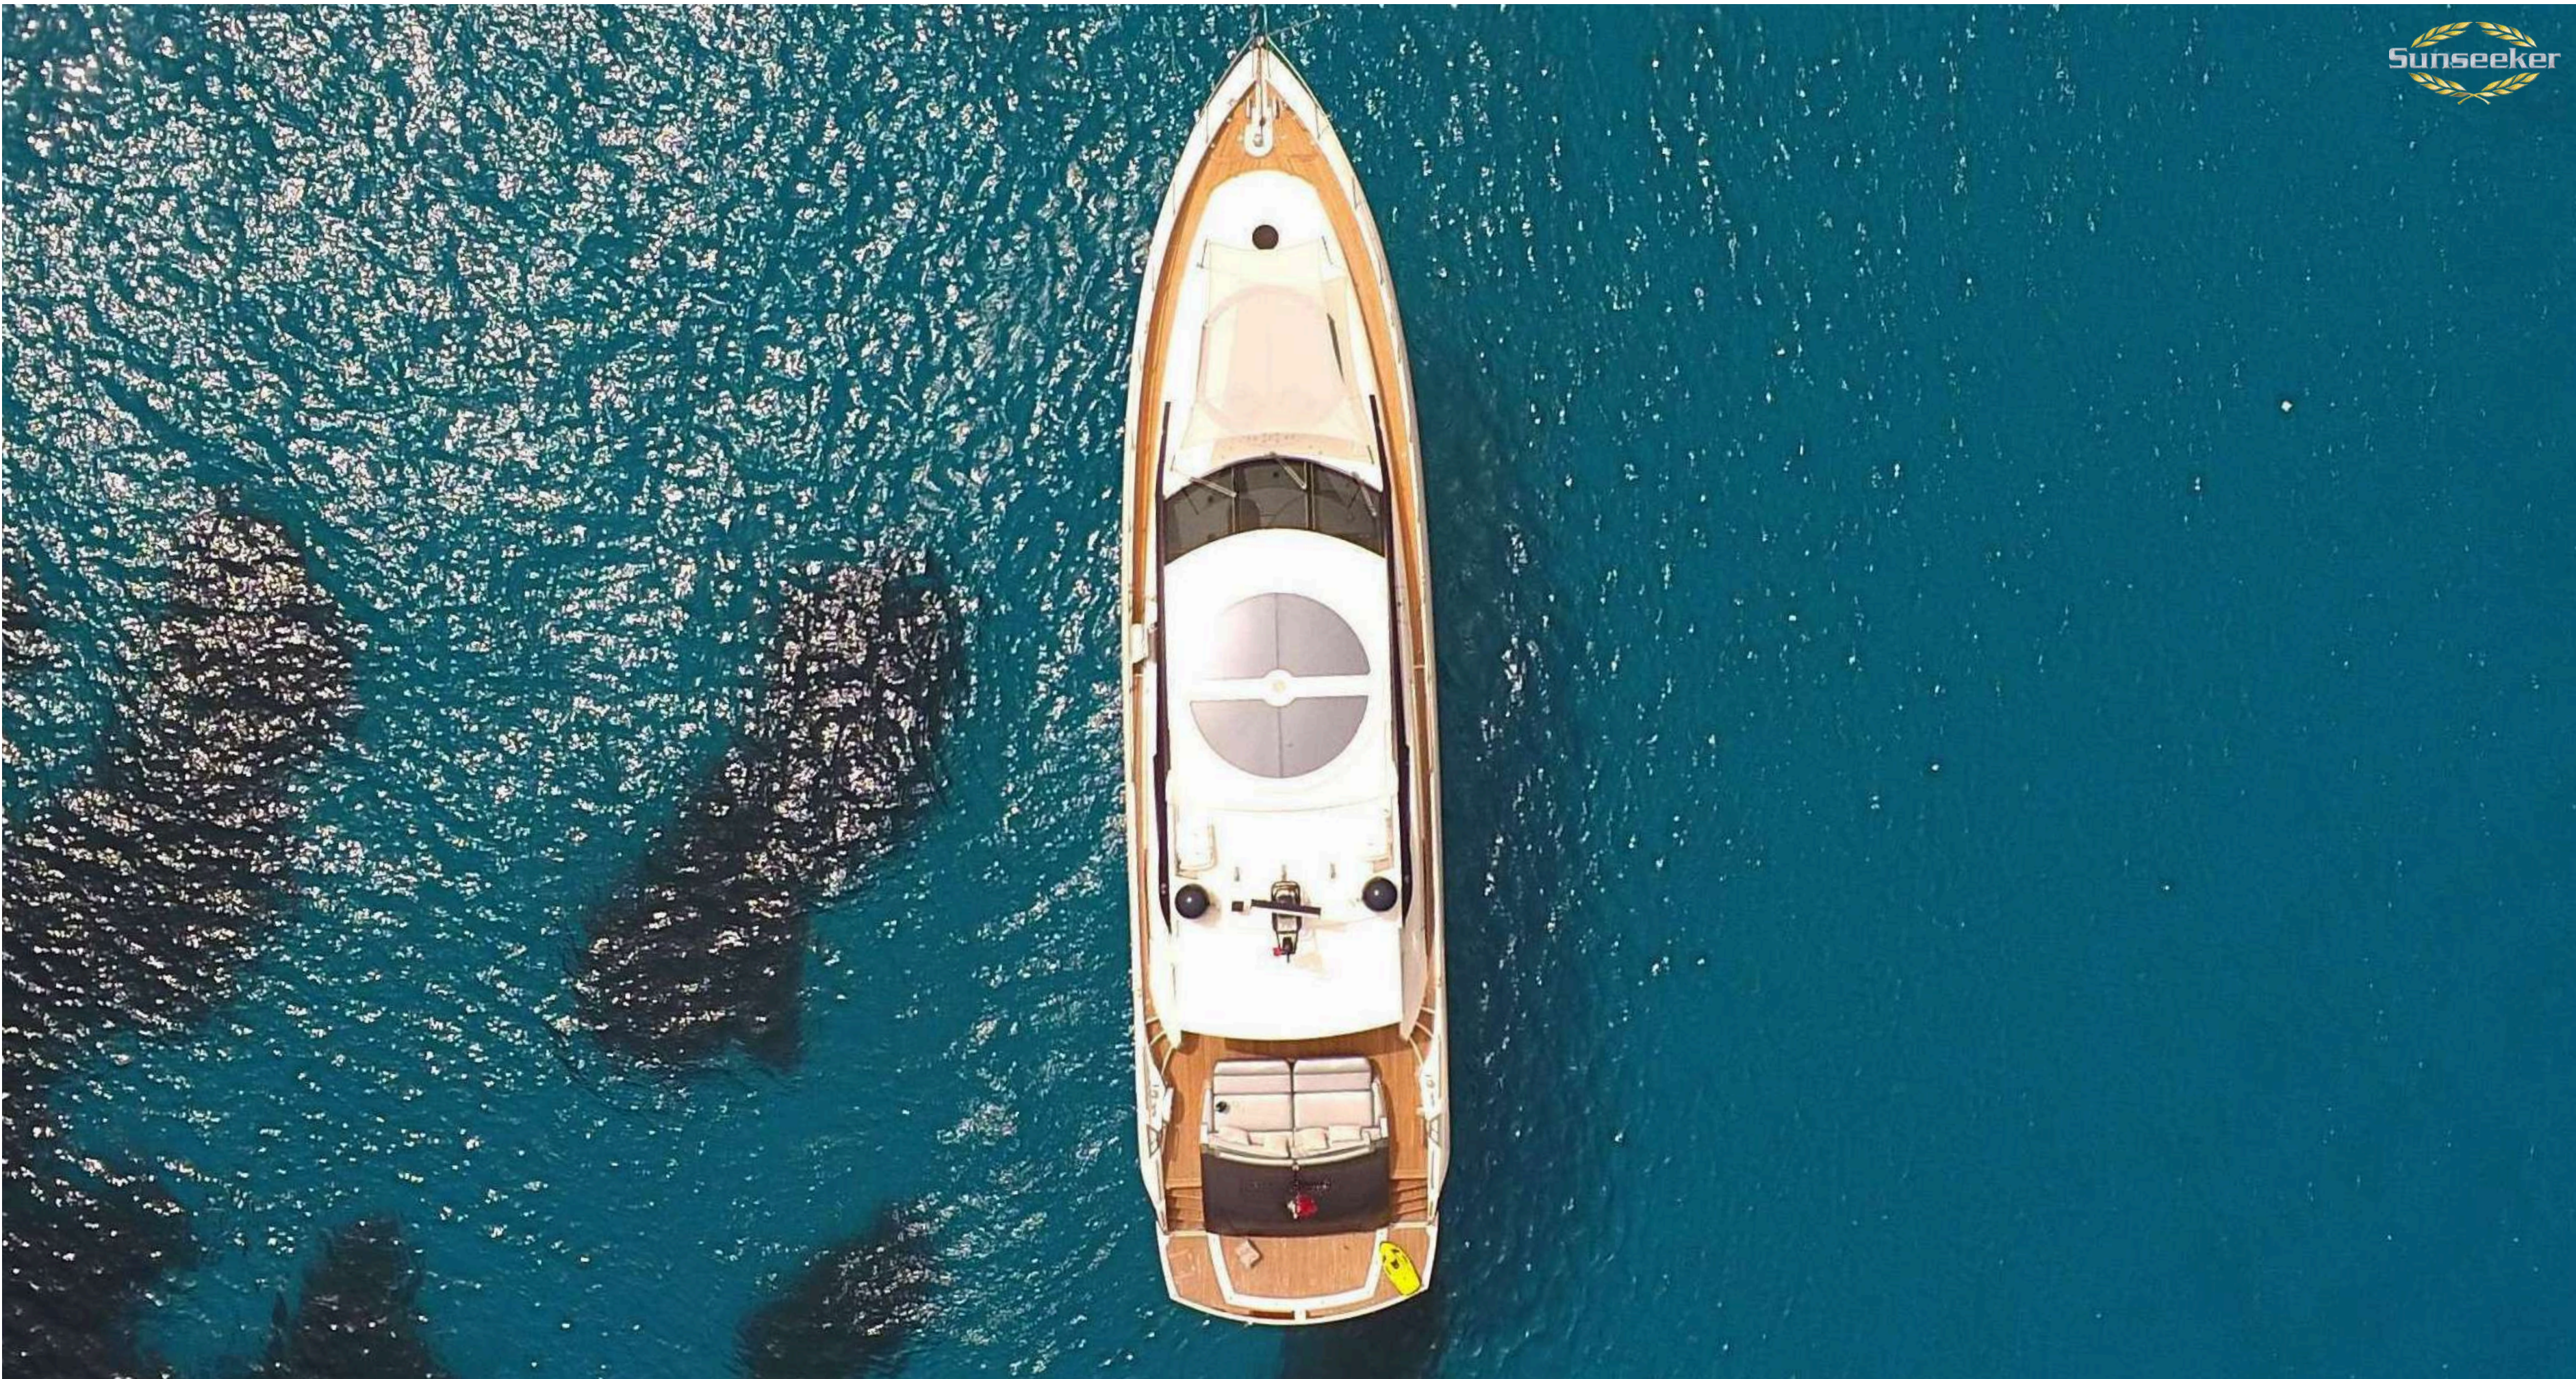

A high-angle, semi-transparent rendering of a Sunseeker yacht on a calm sea. The yacht is white with a dark hull and features a large cockpit area with a white canvas enclosure. The word "EXTERIORS" is overlaid in a dark serif font across the center of the yacht's deck.

# EXTERIORS

SUNSEEKER 82 PREDATOR

SUNSEEKER 82 PREDATOR

SUNSEEKER 82 PREDATOR

SUNSEEKER 82 PREDATOR

SUNSEEKER 82 PREDATOR

SUNSEEKER 82 PREDATOR

SUNSEEKER 82 PREDATOR

SUNSEEKER 82 PREDATOR

SUNSEEKER 82 PREDATOR

SUNSEEKER 82 PREDATOR

BUILDER: **SUNSEEKER**  
MODEL: **PREDATOR - 82**  
YEAR : **2007 (REFIT 2021)**

LOA: **25 M**  
BEAM: **5.9 M**  
DRAFT: **1.7 M**

ENGINE: **MTU 2 x 1822 HP**  
CRUISING SPEED: **25 KNOTS**  
MAXIMUM SPEED: **36 KNOTS**