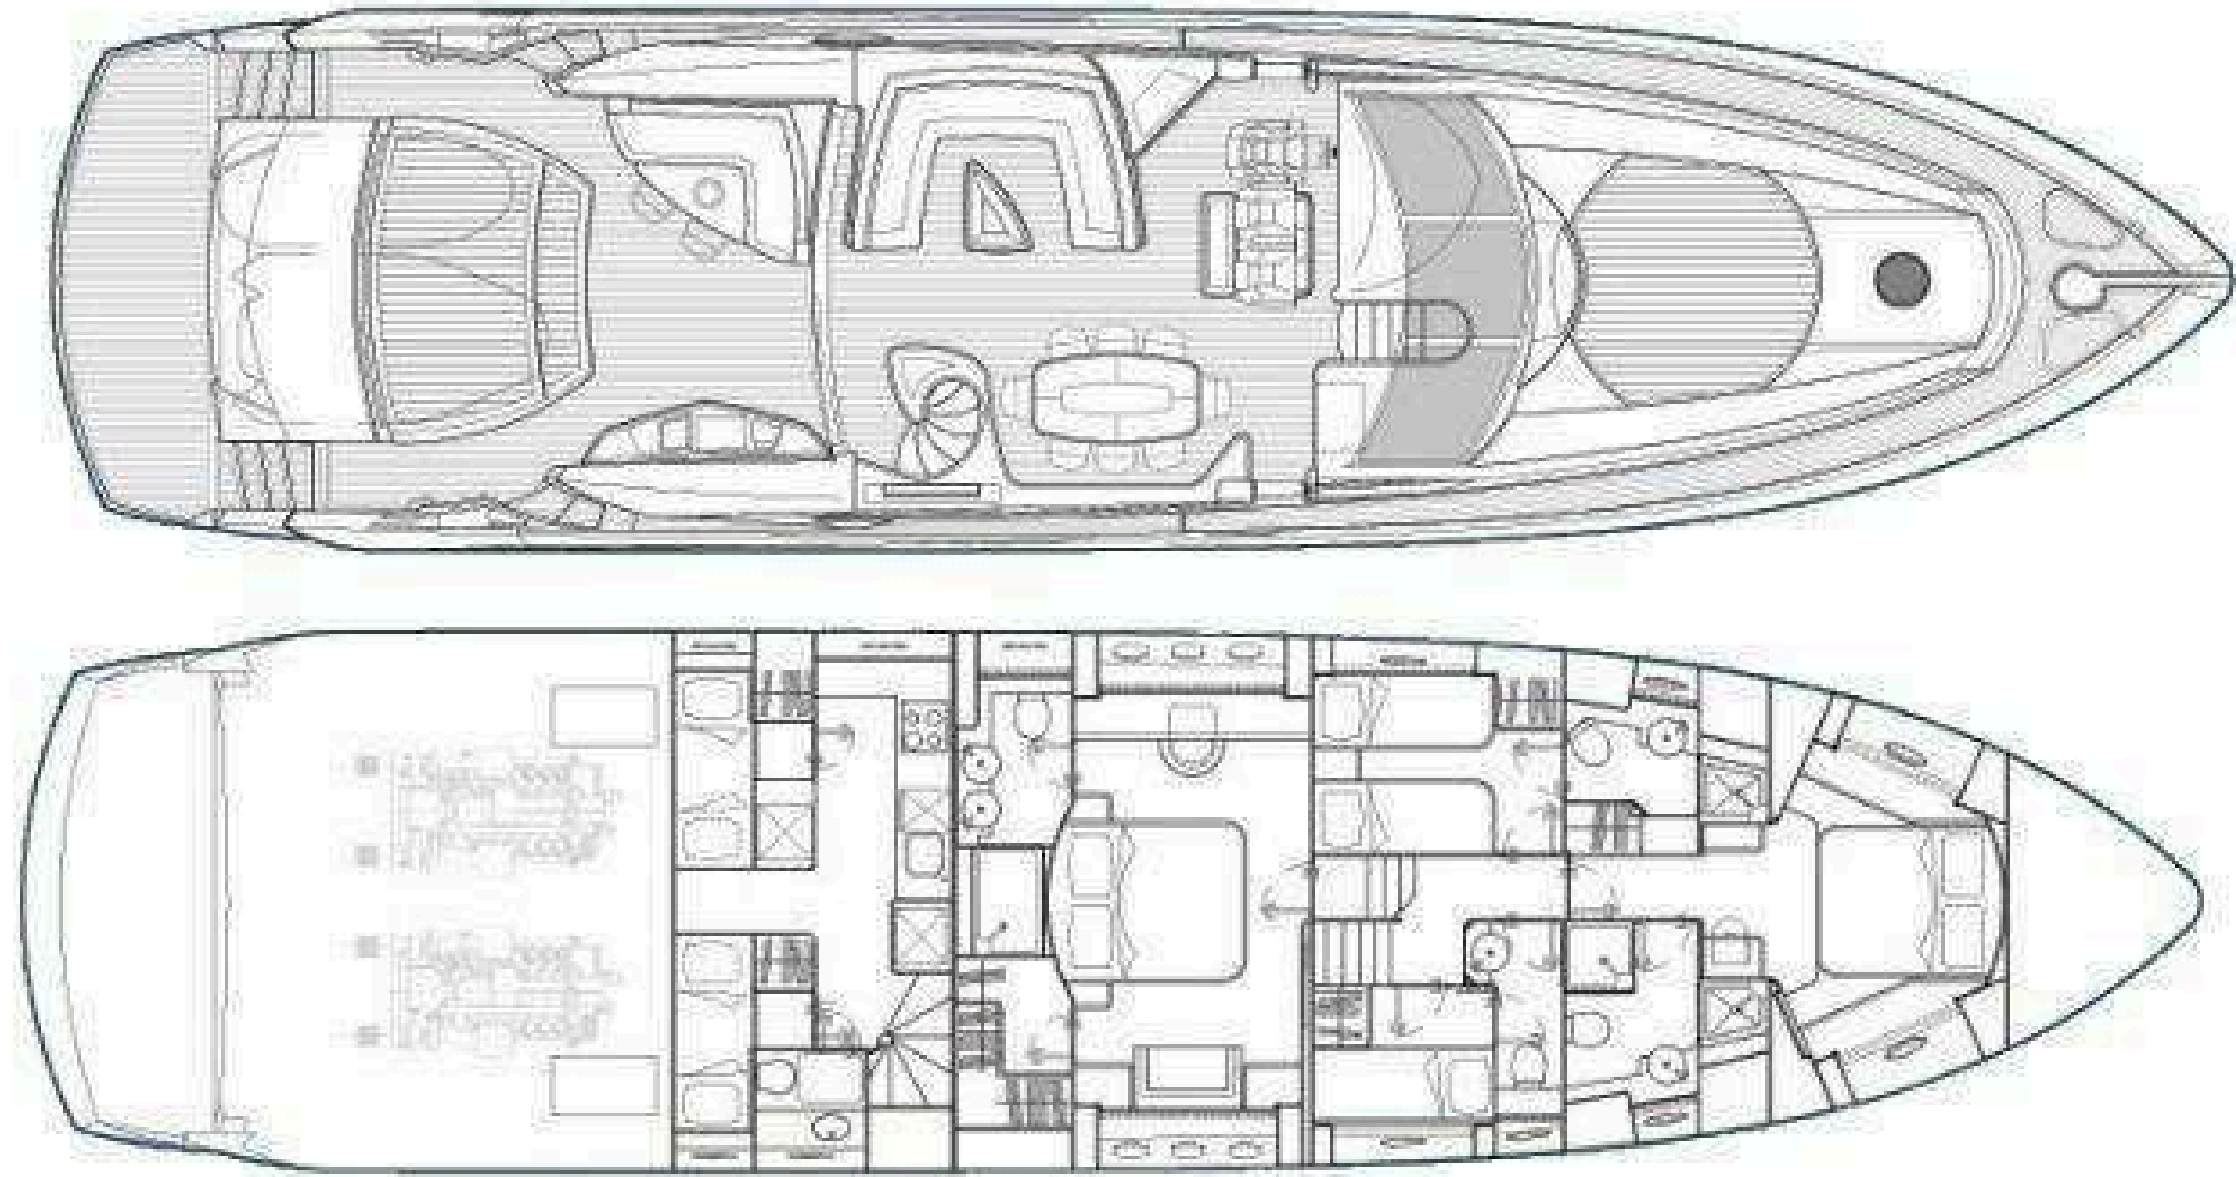

# LIFESTYLE

SUNSEEKER 82 PREDATOR

SUNSEEKER 82 PREDATOR

SUNSEEKER 82 PREDATOR

# LAYOUT

---

# SPECIFICATIONS

---

CREW: **CAPTAIN + 2**

GUESTS CRUISING: **12**  
GUESTS SLEEPING: **68**

NUMBER OF CABINS: **34**  
2 DOUBLE CABINS + 1 TWIN CABIN AND  
1 twin cabin with bunk beds

TOYS: **1 SEABOB, PADDLE  
SURF AND TENDER**