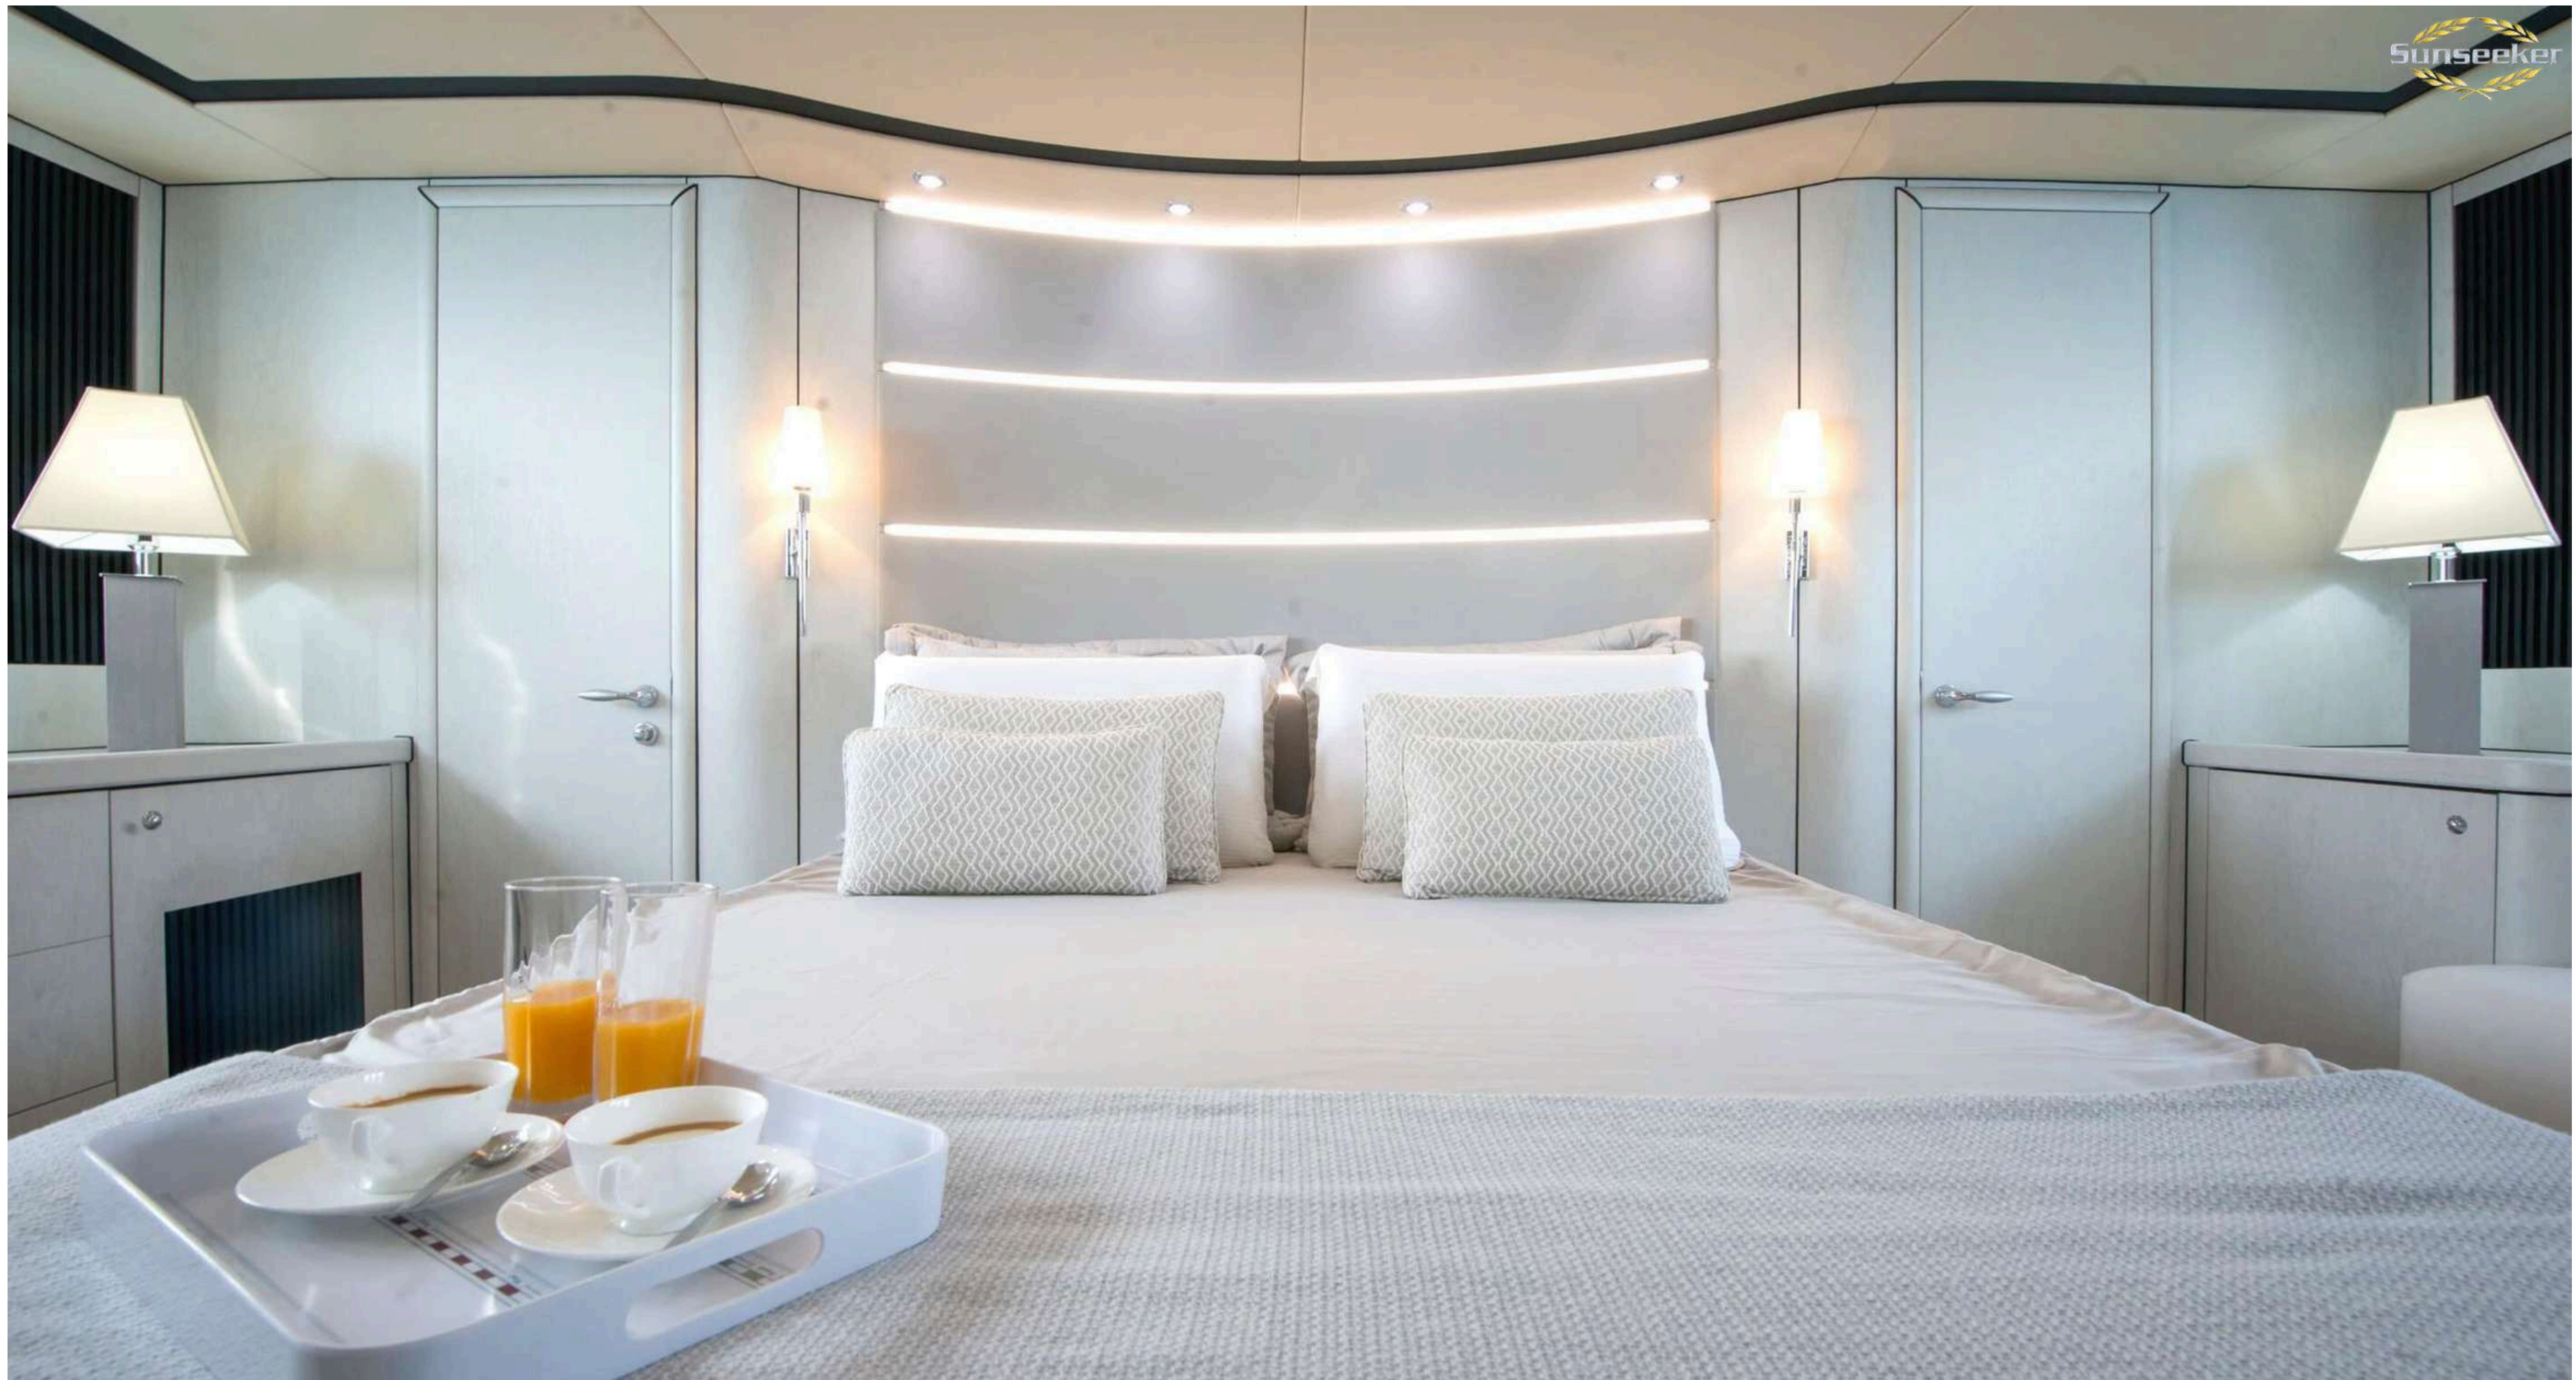

LIGHT BLUE SUNSEEKER 82 PREDATOR